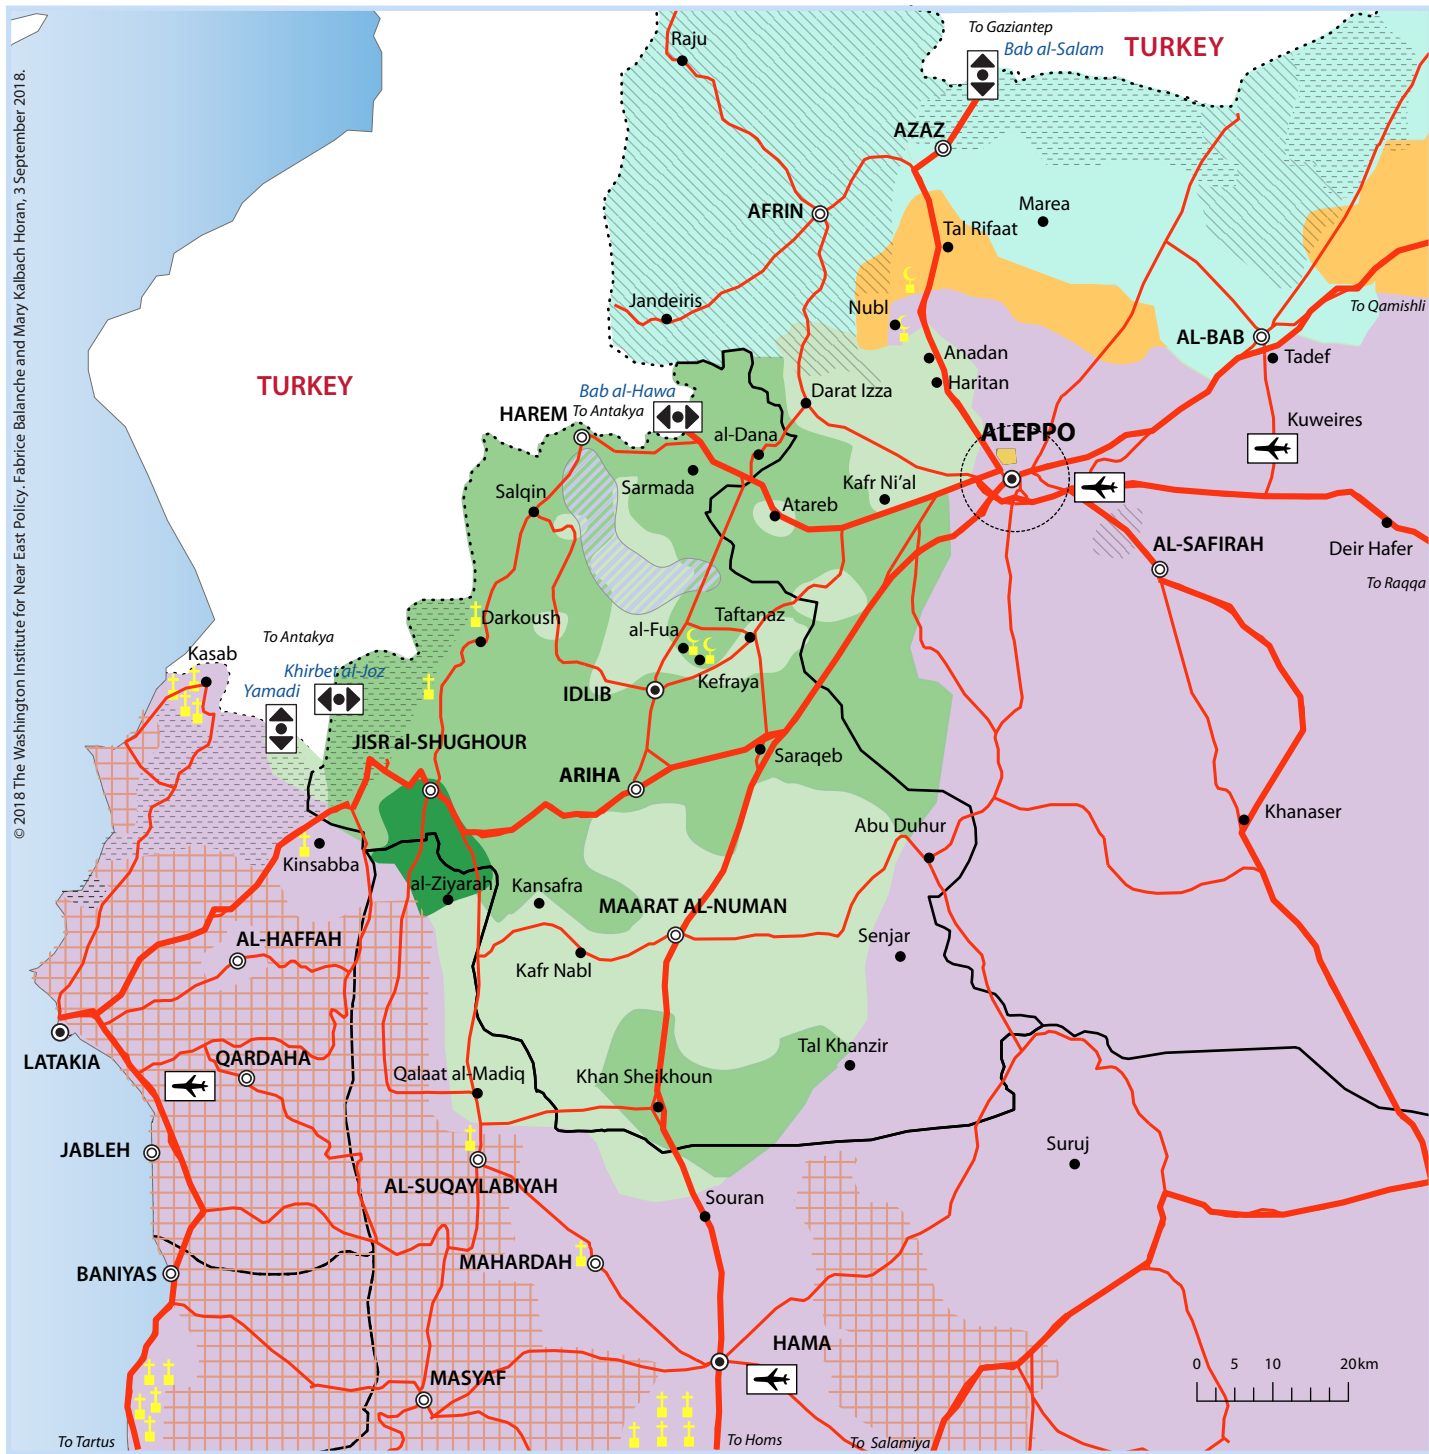

MILITARY SITUATION IN NORTHWEST SYRIA: September 2018

© 2018 The Washington Institute for Near East Policy, Fabrice Balanche and Mary Kalbach Horan, 3 September 2018.

AREA CONTROL

- Syrian army
- Turkish army
- Hayat Tahrir al-Sham
- National Front for Liberation
- SDF (Kurdish)
- Turkestan Islamic Party

MAIN ETHNIC GROUP PREWAR

- Arab Sunni
- Kurdish Sunni
- Turkmen Sunni
- Arab Druze
- Arab Alawite
- Christian
- Arab Shia

MAP

- International border
- Province border
- Border crossing
- Province center
- District center
- Town
- Main road
- Secondary road
- Military airport open
- Aleppo urban area