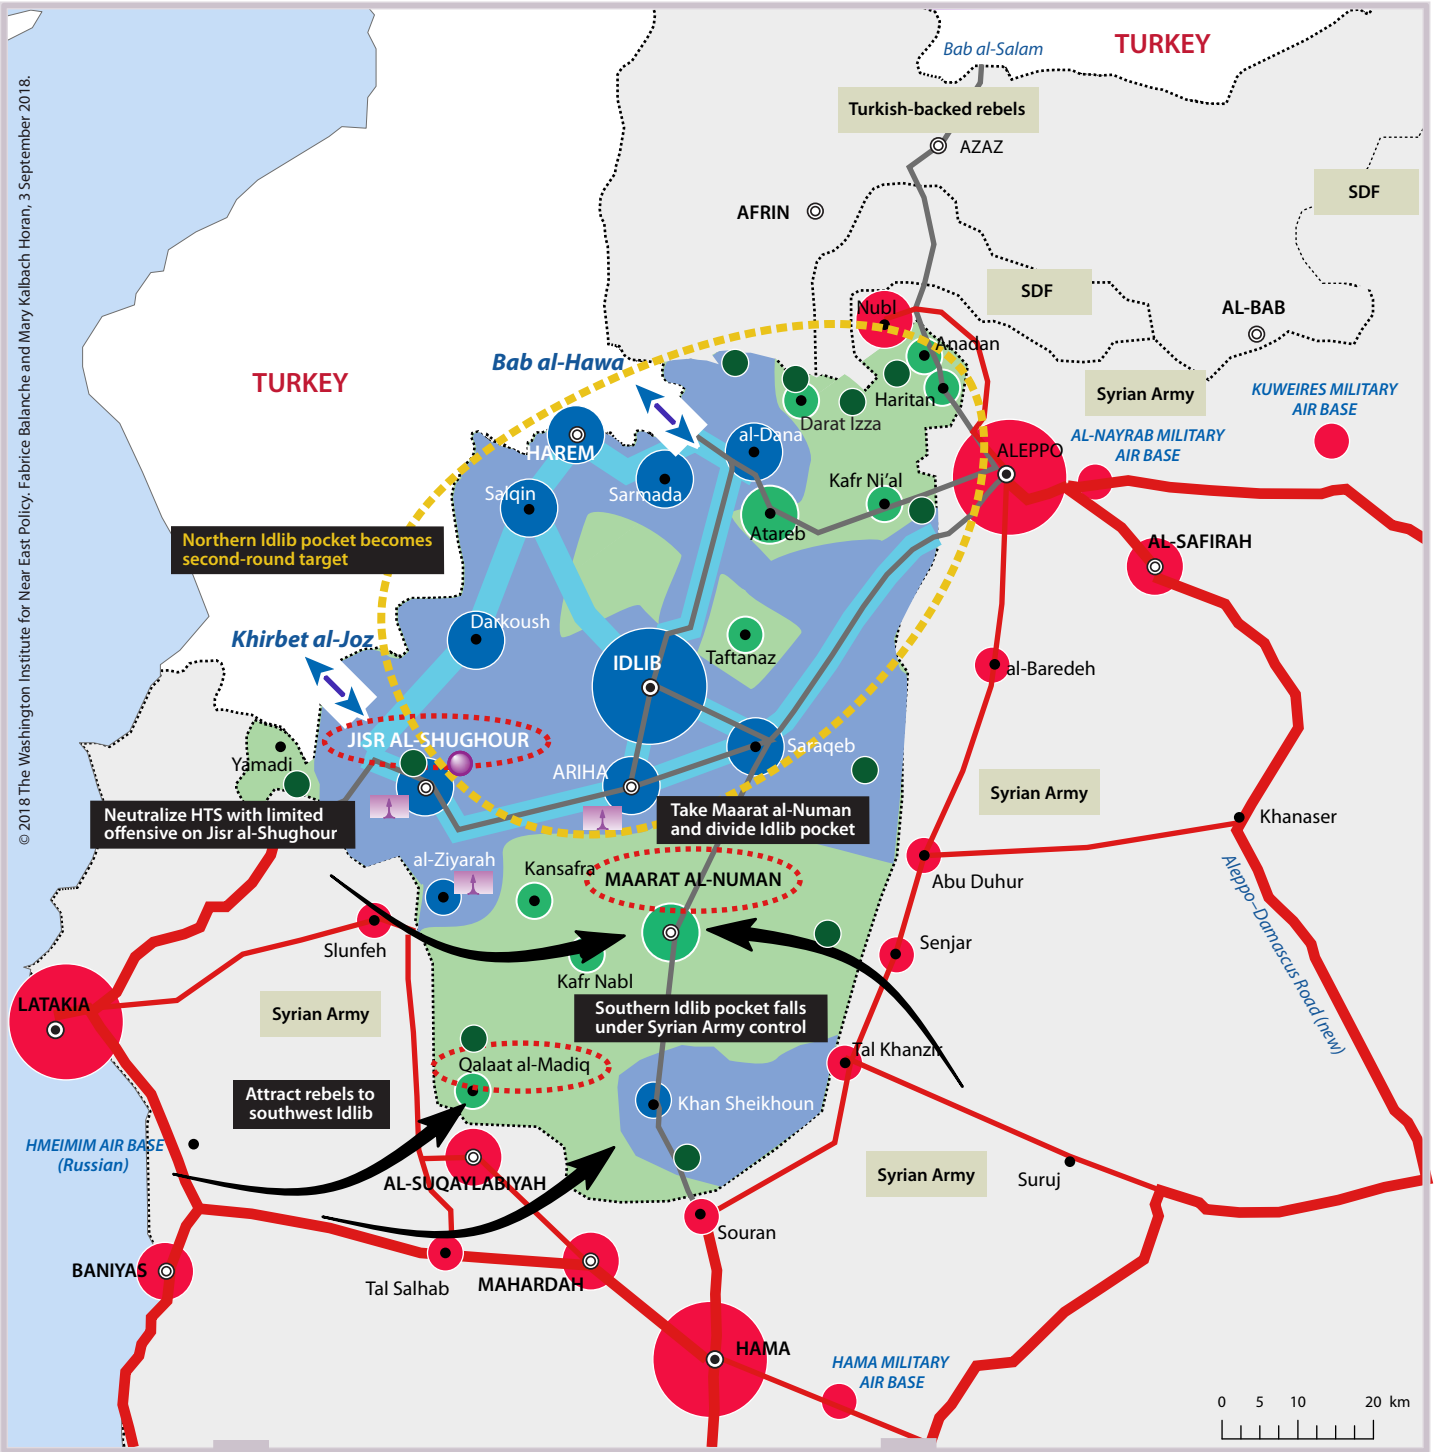

IDLIB BATTLE SCENARIO

© 2018 The Washington Institute for Near East Policy, Fabrice Balanche and Mary Kalbach Horan, 3 September 2018.

HTS	TURKISH-BACKED REBELS	SYRIAN ARMY	MAP
Area under control	Area under control	Town under control	International border
Town under control	Town under control	Syrian Army base	Front line
Border crossing	Turkish observation post	Main supply line	Main road
Supply line		Secondary supply line	Province center
Islamic Party of Turkestan		Future offensive	District center
IPT children's training camp		First-round target	Town