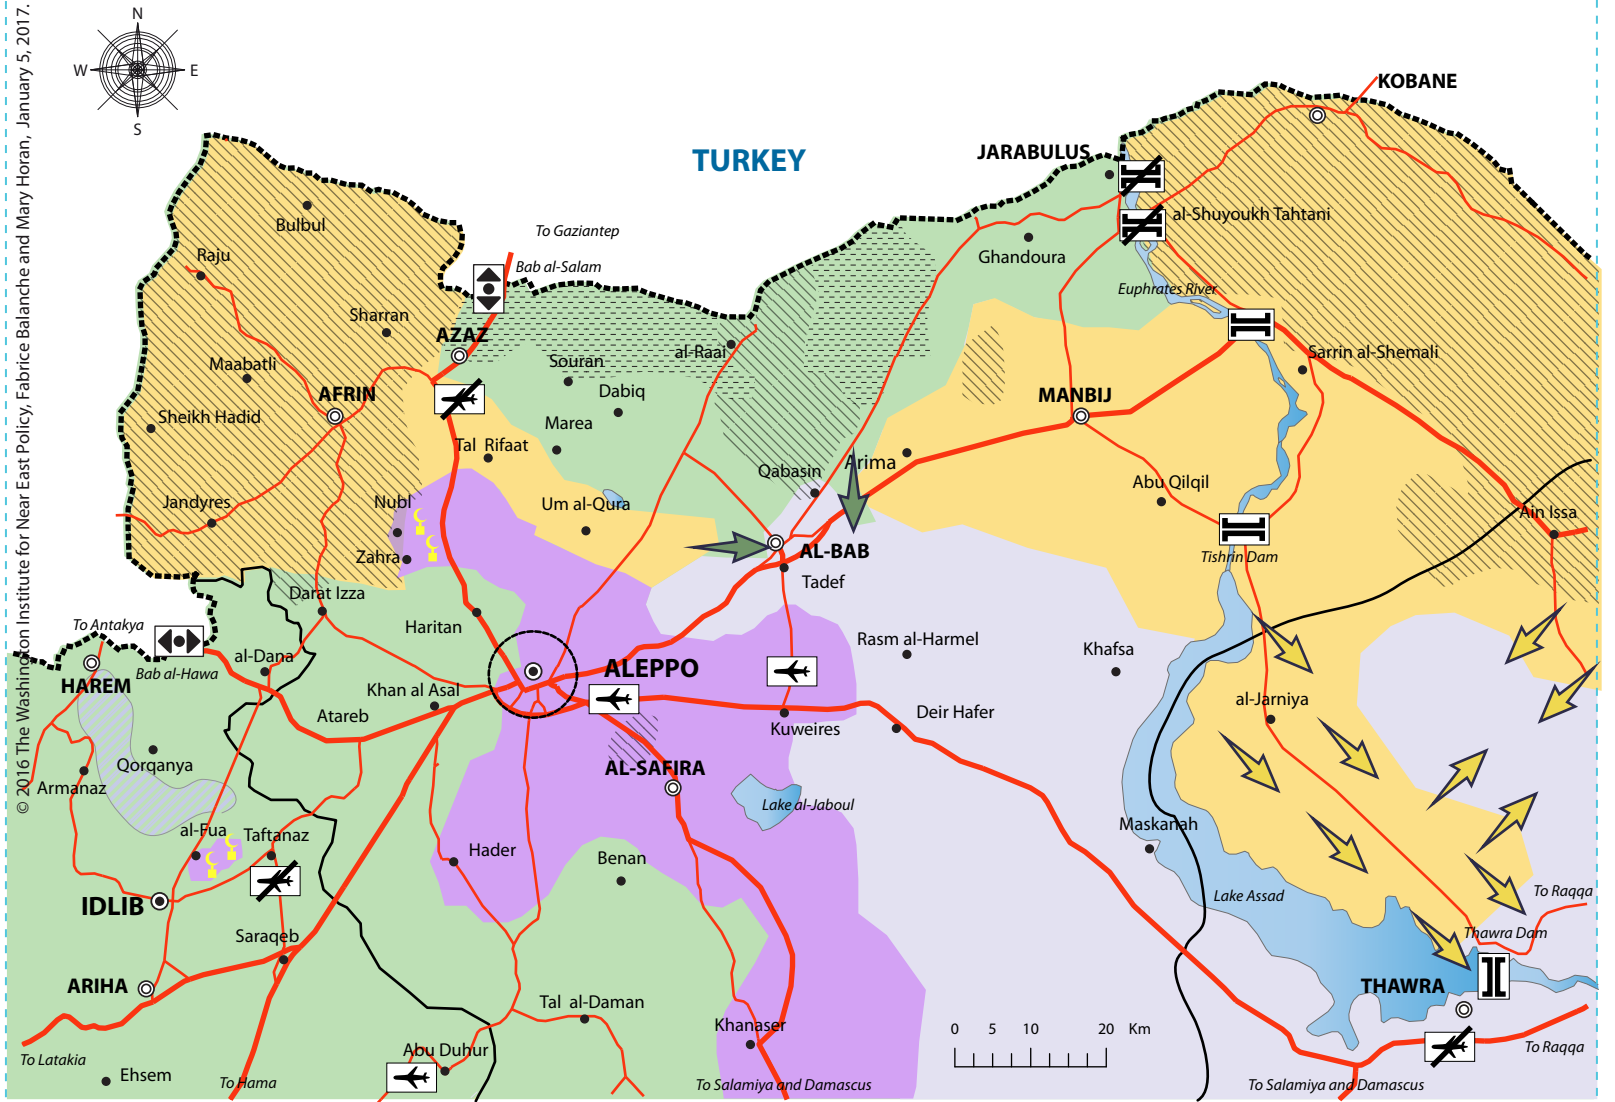

Turkish and Kurdish Offensives in Northern Syria

© 2016 The Washington Institute for Near East Policy, Fabrice Balanche and Mary Horan, January 5, 2017.

Area Controlled by

- Syrian Army
- Islamic State
- Other rebels
- Kurdish forces

Ongoing offensives

Main Ethnic Group:

- Arab Sunni
- Kurdish Sunni
- Turkmen Sunni
- Arab Druze
- ☪ Arab Shiite

..... International border

— Province border

Border crossing

Province center

District center

Town

Aleppo Urban area

Main road

Secondary road

Military airport open

Military airport closed

Bridge open

Bridge destroyed