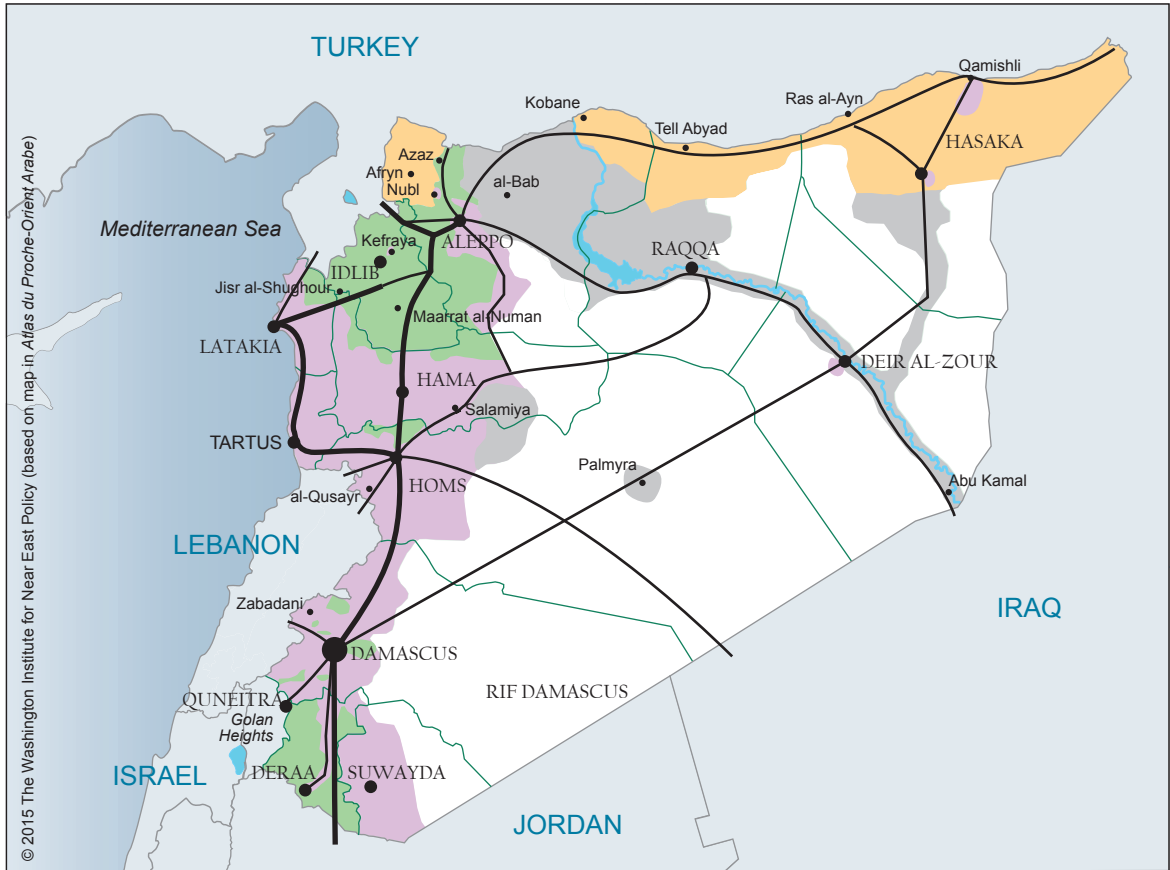

MILITARY SITUATION IN SYRIA: 30 November 2015

© 2015 The Washington Institute for Near East Policy (based on map in Atlas du Proche-Orient Arabe)

Area controlled by :		
	Syrian Army	 Main road
	Daesh	 Secondary road
	Others rebels	 Desert
	PYD (Kurdish)	 Province border
		 International border
		 Province center
		 City