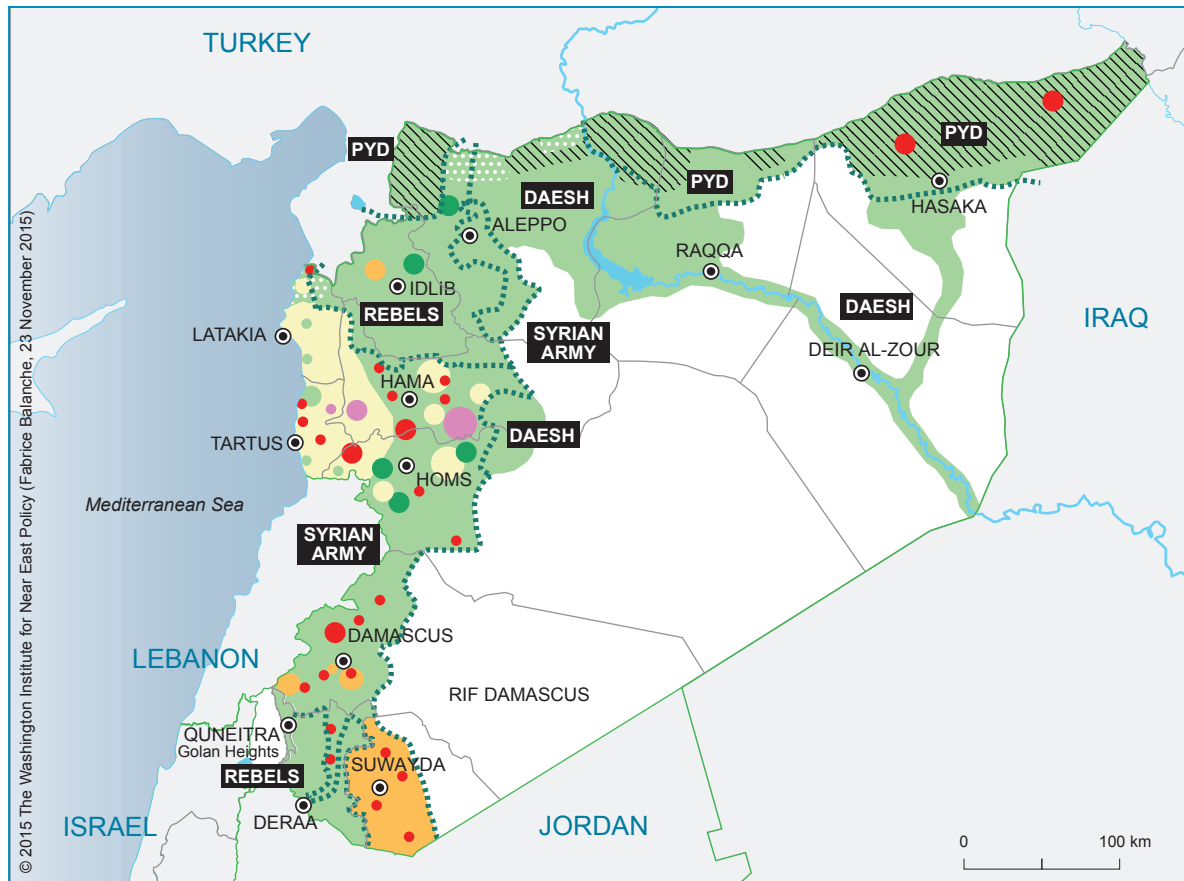

SECTARIAN DISTRIBUTION IN SYRIA AND FRONTLINES

- | | | | |
|--|---|--|---|
| Sunni | Christians | Turkman | Province center |
| Alawi | Shia | Kurdish | Province border |
| Druze | Ismaili | Bedouin | International border |
| | | | Frontline |