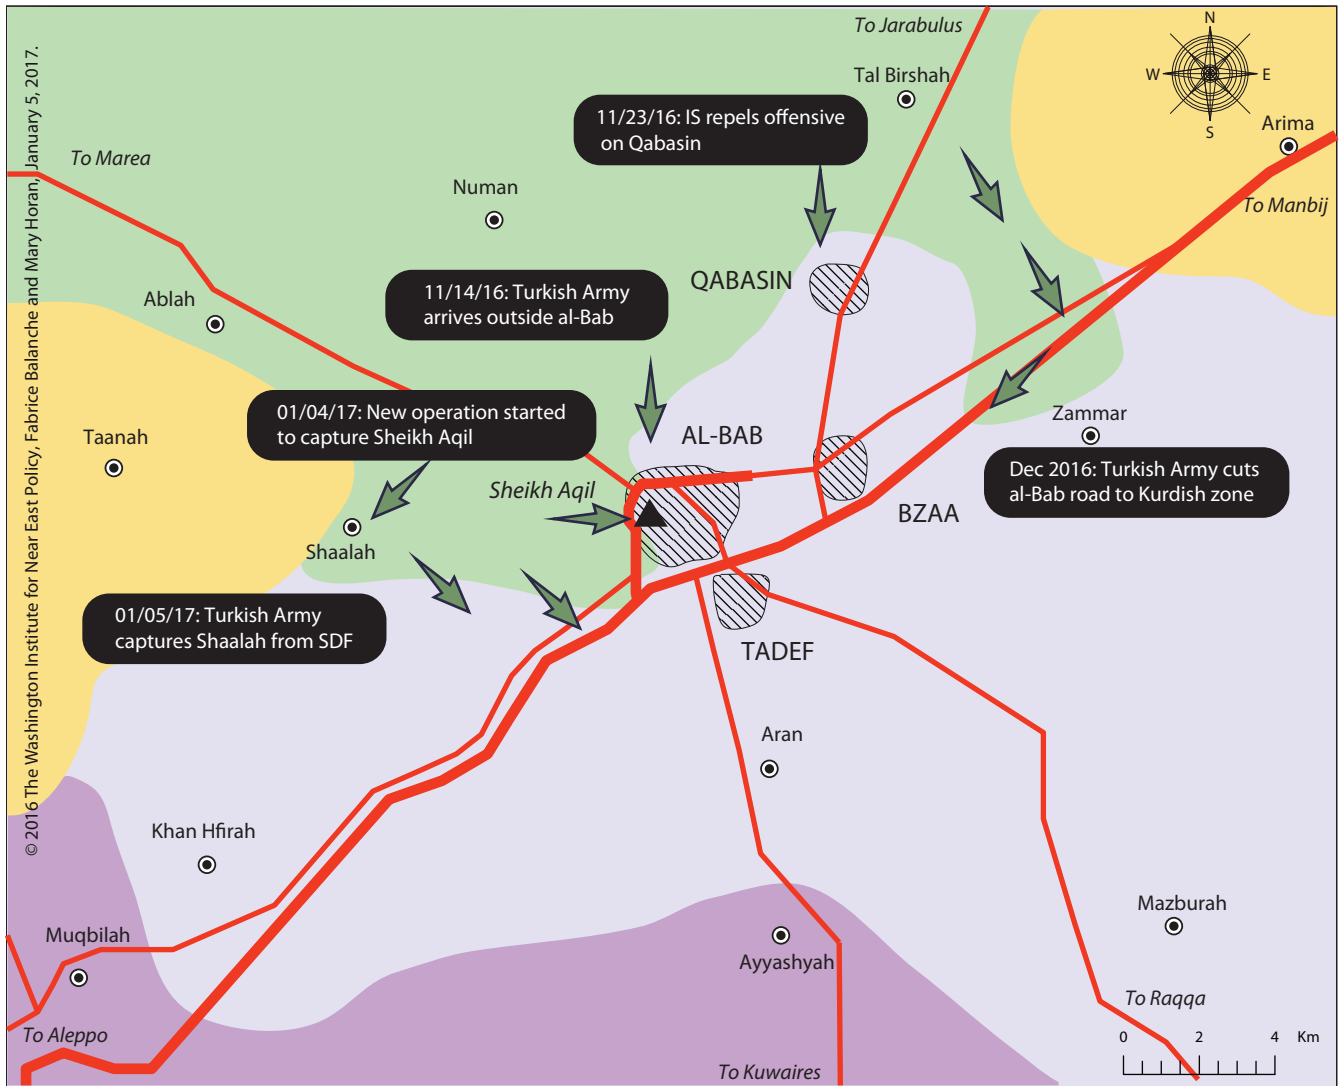

# The Battle for al-Bab

## Area Controlled by:

- Syrian Army
- Islamic State (IS)
- Other rebels
- Kurish-led Syrian Democratic Forces

## Ongoing Turkish offensives

- Highway
- Road
- Urban Area
- Village
- Strategic hill